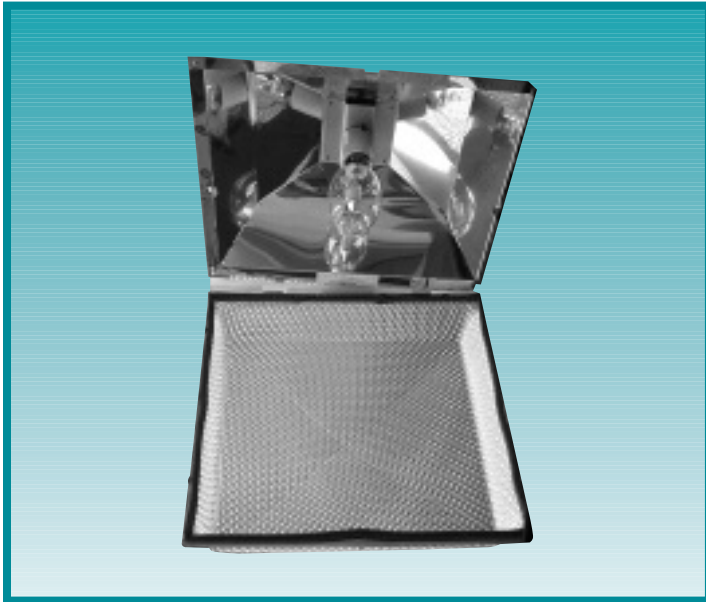

# VLR KITS

Convert your existing horizontal lamp surface mount luminaire to a vertically oriented lamp unit for increased performance, nighttime attraction and style.

### FEATURES

- Available in three sizes to retrofit popular model surface mount canopy luminaires.
- High-performance specular reflector hinged to lens assembly increases vertical footcandle levels.
- Patterned acrylic lens provides optimum light distribution.
- Vertical lamp orientation for optimal lamp life and greater visibility.
- Fast and easy installation using existing ballast and luminaire housing.
- Kit comes completely assembled requiring only socket lead connection.
- UL listed for damp locations.

#### SERIES

**VLR** Vertical Lamp Reflector