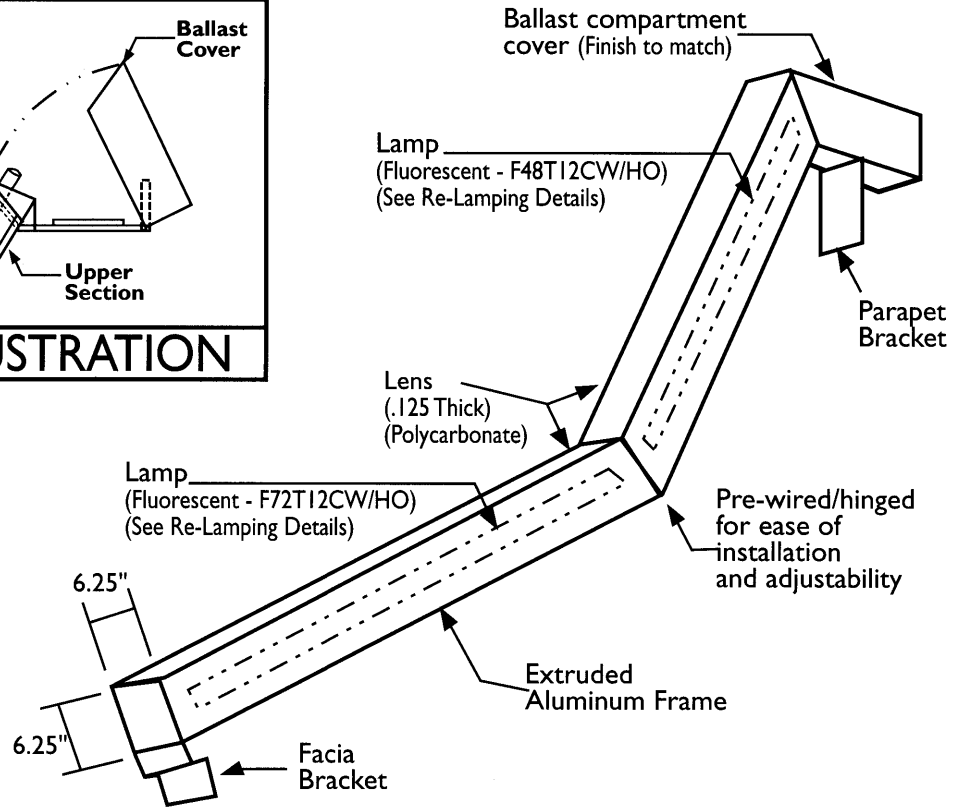

# Engineering Detail

## Ordering Information

Model #: RB - TR - \_\_\_\_\_ - F72/F48 - 120V (W/LAMPS)

LENS COLOR  
WH = WHITE  
YL = YELLOW

Check if applicable  
 Barrel tile roof  
 Rain gutter (facia mounted)