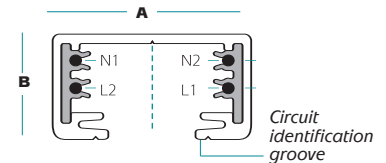

DIMENSIONS

A HUBBELL LIGHTING, INC. COMPANY

Performance Designed Lighting Products

www.securitylighting.com

1085 Johnson Drive • Buffalo Grove, IL 60089 • TOLL-FREE: 800-544-4848 • PHONE: 847-279-0627 • FAX: 847-279-0642