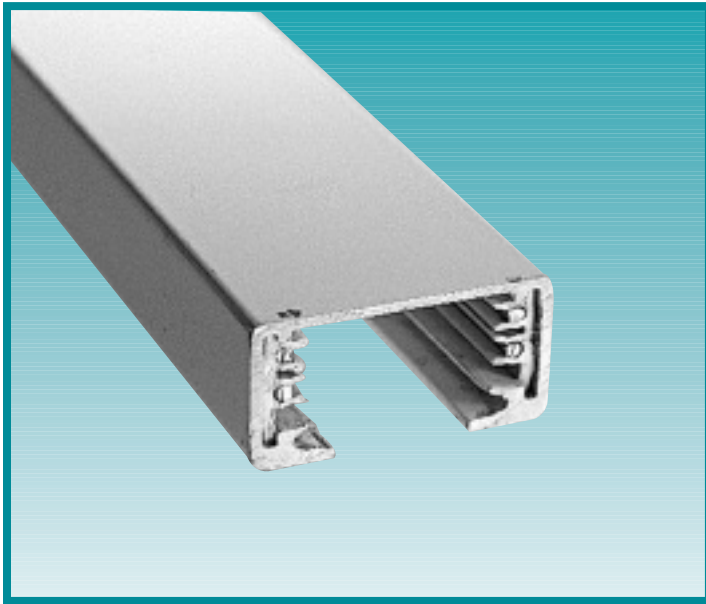

# TRACK RAIL

## FEATURES

- Heavy gauge extruded aluminum rails.
- Track is provided with two circuits, each with dedicated neutral conductors
- System can be wired to one circuit with two wires; two circuits with three wires, or two circuits with four wires
- Finished in stainless steel or baked enamel satin in black or white
- Rails can be cut to a minimum of 8".
- Track comes with toggle bolts for sheetrock or plaster ceiling mounting
- Each track is supplied with one end cap