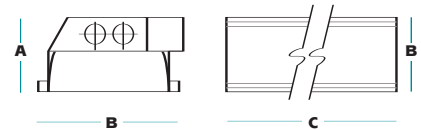

DIMENSIONS

A	B	C
1X4 TROFFERS		
6.875"	12"	48.0"