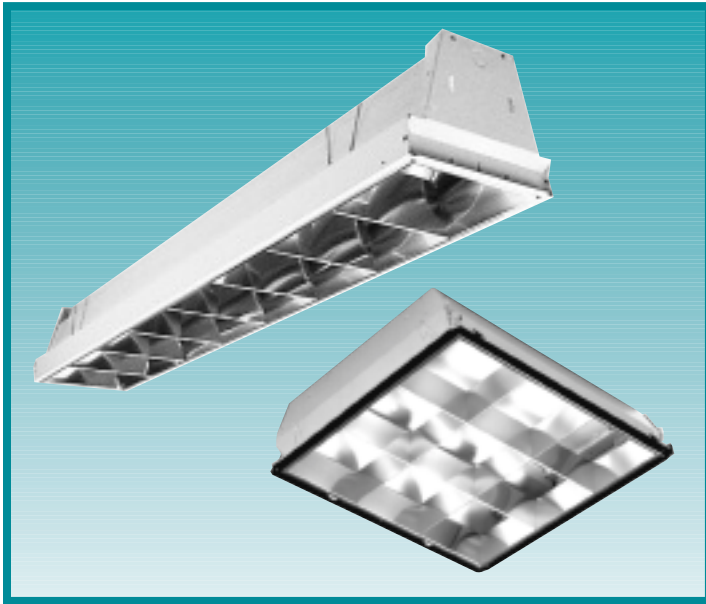

R SERIES PARABOLIC 1X4 / 2X2

The R Series parabolic fixture offers uniform, reduced-glare lighting for areas with computer monitors and TV screens, or anywhere visual comfort and an upgraded look is desired. Ideally suited for offices, conference rooms, retail applications, and restaurant lobbies/dining rooms.

Fixture Specifications

FEATURES

- 3" deep parabolic louver
- Uniform cell brightness
- Louver protected during shipment and installation by polyethylene sheet
- Floating door with full black reveal
- Louver available in semi-specular silver finish
- Integral grid clips