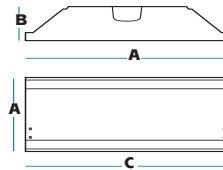

DIMENSIONS

A	B	C
24"	3.125"	48"

ORDERING INFORMATION

Catalog Number	Voltage	# of Lamps	Lamp Type	Harmonic Level
UNLAMPED TROFFERS - ELECTRONIC				
R242B	Universal	2	F32T8	<10%
R243B	Universal	3	F32T8	<10%
R244B	Universal	4	F32T8	<10%

OPTIONS

Suffix	Description
L	Lamped (T8 mid-white, 3500K, 70+ CRI)
W	Whipped (6' flex, 3 #18, 1-STR & 1 90° connector - one circuit)

NOTE: Emergency lighting ballasts available. See E Series in Emergency & Exit section.