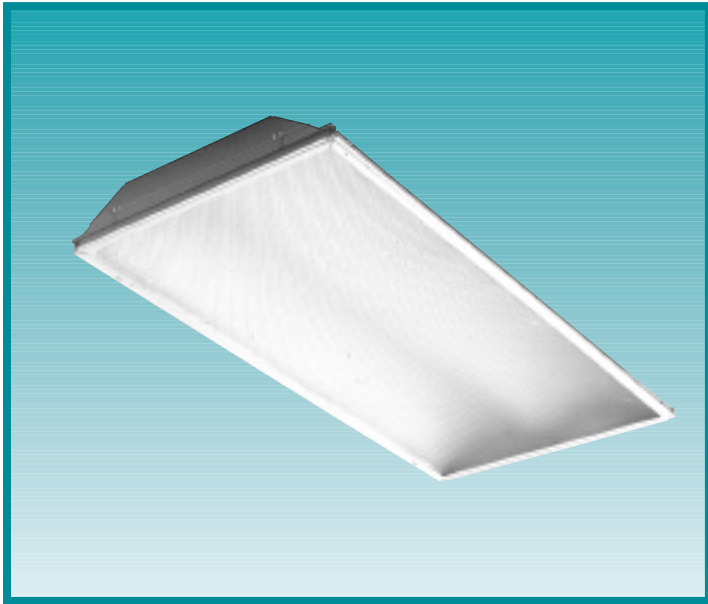

R SERIES 2X4

The R Series is the economical yet bright and clean choice for fluorescent general lighting applications. Ideally suited for retail, commercial, office, storage, and restaurant lighting.

Fixture Specifications

FEATURES

- Flush steel door
- Ballasts are thermally protected, resetting, Class P, Sound Rating A
- Die-formed, cold rolled steel housing is rigidly constructed
- Finished in high reflectance white powder-coat paint
- Integral grid clips