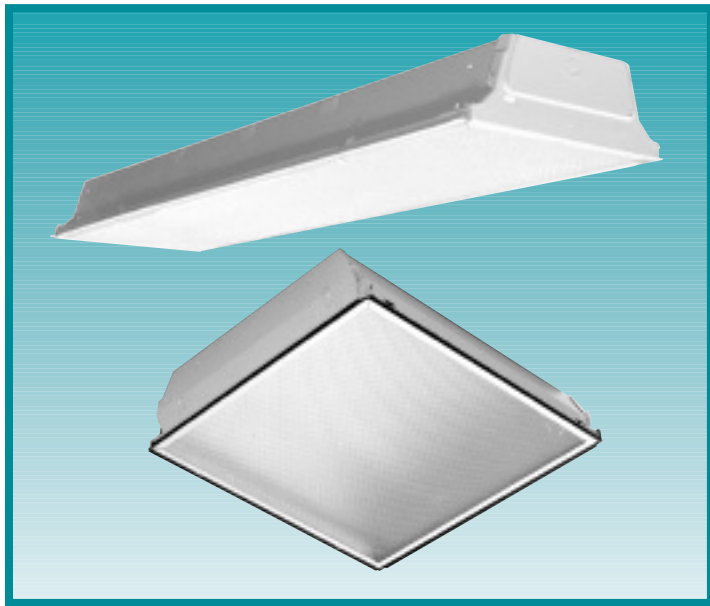

# R SERIES R1X4 / R2X2

The R Series is the economical yet bright and clean choice for fluorescent general lighting applications. Ideally suited for retail, commercial, office, storage, and restaurant lighting.

### FEATURES

- Flush steel door
- Ballasts are thermally protected, resetting, Class P, Sound Rating A
- Die-formed, cold rolled steel housing is rigidly constructed
- Finished in high reflectance white powder-coat paint
- Integral grid clips