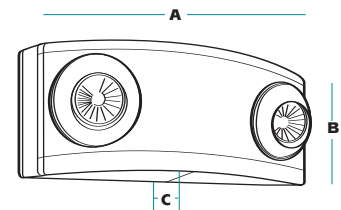

### R6 INDOOR/OUTDOOR REMOTE HEAD ORDERING INFORMATION

(use model designation as ordering number)

Catalog Number	Description
<b>A6H6A</b>	Remote Head, round, 5 watts, halogen, 6 volts, black
<b>MPWP1</b>	Black single-head mounting plate

### DIMENSIONS

A	B	C
13.25"	5.25"	3.625"
(337mm)	(133mm)	(92mm)

A6H6A/MPWP1

A HUBBELL LIGHTING, INC. COMPANY

Performance Designed Lighting Products

[www.securitylighting.com](http://www.securitylighting.com)