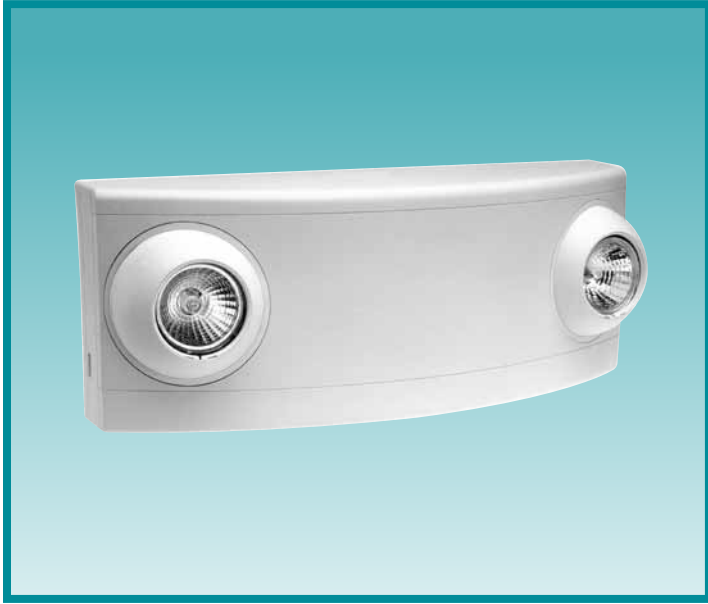

PE/LZ SERIES EMERGENCY LIGHTING

The PE6 Series emergency egress fixture is designed to aesthetically match the P Series exit. With its high performance, adjustable optics, the six-volt unit is self-contained to provide 90 minutes of emergency lighting.

Fixture Specifications

FEATURES

- Compact, corrosion-resistant housing
- Two high-performance lamp heads present minimal intrusion into working space
- Regulated solid state charger constantly monitors the charge of the battery
- Low-voltage disconnect protects battery from deep discharge
- AC power indicator LED and test switch
- Optics include glare-reducing lens and tool-free adjustability
- Six-volt maintenance-free battery
- Damp location listed

PE6 ORDERING INFORMATION

(use model designation as ordering number)

Catalog Number	DC Output	
	V	W
PE6	6	12
PE6-25-2R61¹	6	25
LZ30¹	6	30

¹ Two-head EM light with remote capability.

PE6 ACCESSORIES

(Must be ordered separately)

Catalog Number	Description
WG	Wireguard
PCS-1	Polycarbonate shield

R6 INDOOR/OUTDOOR REMOTE HEAD ORDERING INFORMATION

(use model designation as ordering number)

Catalog Number	Description
A6H6A	Remote head, round, 5 watts, halogen, 6 volts, black
MPWP1	Black single-head mounting plate
MPWP2	Black twin-head mounting plate