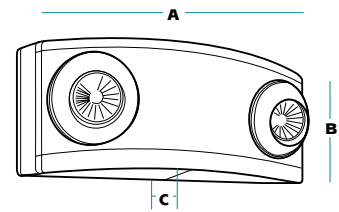

Catalog Number	Description
WG	Wireguard
PCS-1	Polycarbonate shield

R6 INDOOR/OUTDOOR REMOTE HEAD ORDERING INFORMATION

(use model designation as ordering number)

Catalog Number	Description
A6H6A	Remote head, round, 5 watts, halogen, 6 volts, black
MPWP1	Black single-head mounting plate
MPWP2	Black twin-head mounting plate

Note: Consult factory for other remote mounting options.

DIMENSIONS

A	B	C
13.25"	5.25"	3.625"
(337mm)	(133mm)	(92mm)

A6H6A/MPWP1
(Formerly OMS-S-B-0605)

2A6H6A/MPWP2
(Formerly OMS-D-B-0605)

A HUBBELL LIGHTING, INC. COMPANY