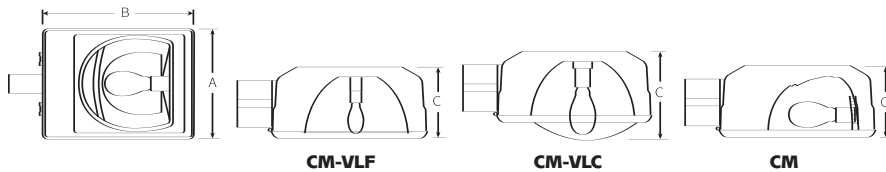

MEDALLION 1

Fixture Specifications

- Architectural, one-piece die-cast aluminum housing with nominal .125" wall thickness. Contour lines and radius corners complete unique design.
- Die-cast aluminum door hinges to housing and secures with two, captive screws. Clear, flat or convex, tempered glass lens seals to door and housing with one-piece silicone gasketing.
- Specular, anodized aluminum reflectors for horizontal lamp, provide Type III, IV, or V square light patterns~ and for vertical lamp provide Type IV or V square light patterns. IESNA full cutoff lighting classification achieved with flat lens
- Die-cast aluminum arm for pole mount features access door to facilitate installation. Wall mount available with cast aluminum bracket and arm. Mast arm fitter for 2 3/8" OD horizontal arm available.
- Mogul porcelain socket, pulse rated, with spring-loaded, nickel-plated center contact and reinforced lamp grip screw shell.
- CWA type, HPF ballast, starting rated at -20°F (-40°F for HPS).
- Durable Lektrocote® TGIC thermoset polyester powder coat paint finish assures long life and maintenance-free service.
- UL 1598 listed for outdoor use in wet locations.

OPTIONS

Catalog No.	Description
F1	120V
F2	208V
F3	240V
F4	277V
F5	480V
F6	347V
P1	Photo Button 120V
P2	Photo Button 208V
P3	Photo Button 240V
P4	Photo Button 277V
P6	Photo Button 347V
PR1	Photo Cell Receptacle 120V
PR2	Photo Cell Receptacle 208V
PR3	Photo Cell Receptacle 240V
PR4	Photo Cell Receptacle 277V
PR5	Photo Cell Receptacle 480V
PR6	Photo Cell Receptacle 347V
RPA2	Round Pole Adapter (2 3/4 - 3 1/8")
RPA3	Round Pole Adapter (3 1/4 - 3 3/4")
RPA4	Round Pole Adapter (3 7/8 - 4 1/2")
RPA5	Round Pole Adapter (5")
RPA6	Round Pole Adapter (6")
L	Lamp (included)
OZ	Quartz
RP	Removable Ballast Panel
TL	Tool-Less Door/Reflector Panel
VG	Vandal Guard (flat lens only)
HS	Internal House-Side Shield (flat lens only)