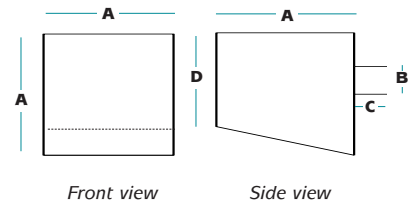

## Fixture Specifications

- Formed aluminum housing
- Access to lamp and ballast compartments through hinged door assembly
- One-piece tempered glass lens and forward throw distribution for maximum performance with minimal back light
- Luminaire finished in weatherproof powder-coat paint
- Available with color band accent stripe
- Available with photoelectric control and polycarbonate shield (consult factory)
- Consult factory for glare shield options
- Lamp and arm included

A	B	C	D	EPA
<b>LARGE - 1000 watt</b>				
23.5"	5.0"	10.0"	16.25"	4.4
<b>SMALL - up to 400 watt</b>				
17.25"	5.0"	10.0"	12.0"	2.9