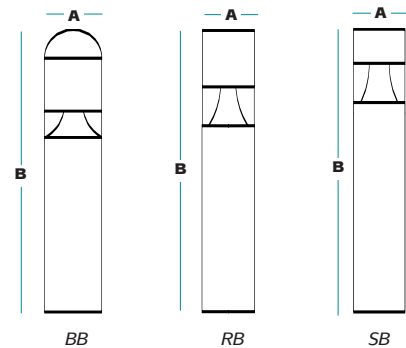

DIMENSIONS

	A	B
BB	7.0"	24", 36", 42"
RB	7.0"	24", 36", 42"
SB	6.75"	24", 36", 42"

ORDERING INFORMATION

SAMPLE CATALOG NUMBER

XB **XXXXXX** **XX** **XX** **MT**
 Series Wattage/Source Height Finish Voltage

SERIES	
BB	Bullet Bollard
RB	Round Bollard
SB	Square Bollard

HEIGHT	
42	42 inches
36	36 inches
24	24 inches

FINISH ¹	
DB	Dark Bronze
BK	Black
WH	White
PS	Platinum Silver

WATTAGE/SOURCE ²	
70PMH	70 watt Pulse Start Metal Halide
100PMH	100 watt Pulse Start Metal Halide
70HPS	70 watt High Pressure Sodium
100HPS	100 watt High Pressure Sodium