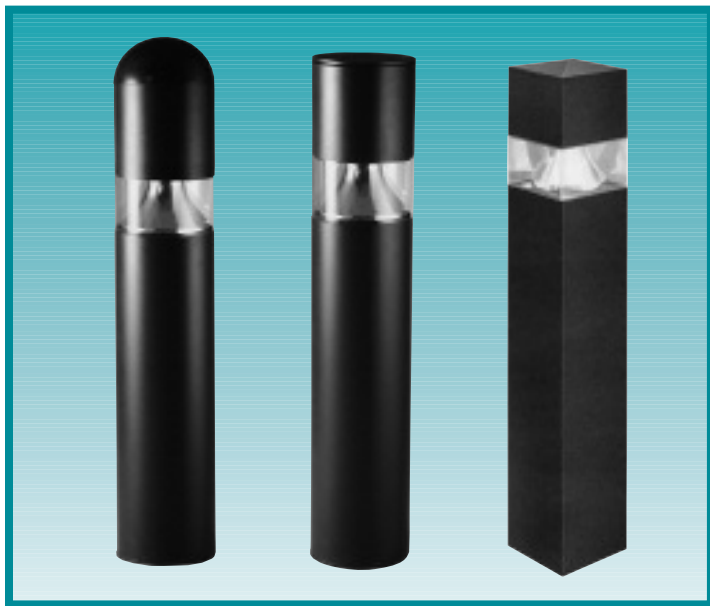

LANDSCAPE BOLLARDS

Security's Landscape Bollard Series offers an array of architectural styles that are sure to complement any building design while providing excellent illumination for paths, walkways, landscaping, and any other area where low-level lighting is required.

Fixture Specifications

FEATURES

- Weathertight aluminum construction
- Impact-resistant acrylic diffuser
- High power factor HID ballasts
- Medium base porcelain socket
- Luminaire finished in weatherproof powder-coat paint
- Wet location listed
- Includes lamp

SERIES	
BB	Bullet Bollard
RB	Round Bollard
SB	Square Bollard

HEIGHT	
42	42 inches
36	36 inches
24	24 inches

FINISH ¹	
DB	Dark Bronze
BK	Black
WH	White
PS	Platinum Silver

WATTAGE/SOURCE ²	
70PMH	70 watt Pulse Start Metal Halide
100PMH	100 watt Pulse Start Metal Halide
70HPS	70 watt High Pressure Sodium
100HPS	100 watt High Pressure Sodium