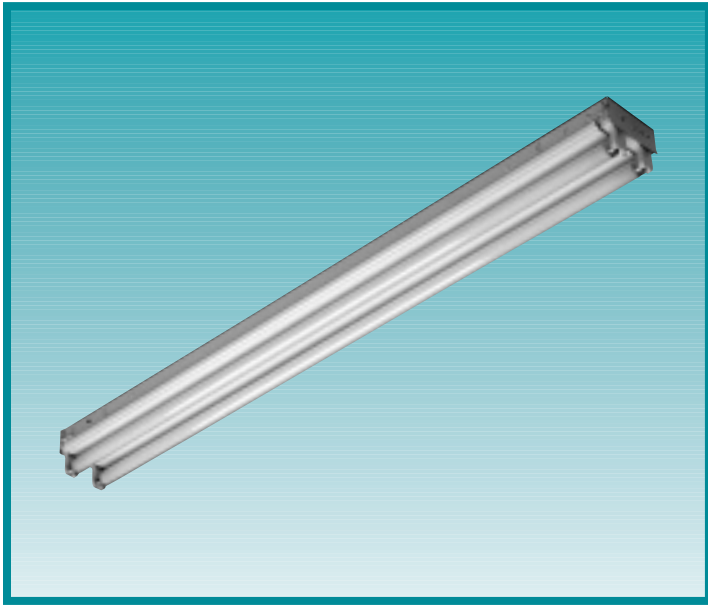

C/S SERIES CHANNEL STRIP

The C Series wide channel/S Series narrow channel strip is the economical choice for general area ambient lighting. Excellent choice for closets, hallways, storage and service areas.

Fixture Specifications

FEATURES

- A basic all-purpose fluorescent lighting fixture
- Wide range of applications
- Provision for chain hanger mounting is standard
- For continuous row or individual mounting
- Highly reflective white finish
- End cap serves as channel coupler for continuous rows
- Channel cover retained by quarter turn fasteners for easy ballast access

ORDERING INFORMATION

Catalog Number	# of Lamps	Lamp Type	Nominal Length	Ballast Type
C217B	2	F17T8	2'	Instant Start T8
C232B	2	F32T8	4'	Instant Start T8
TC232B	4	F32T8	8'	Instant Start T8

NOTE: • All units listed are 120V. For 277V, add suffix **277**.
• Emergency lighting ballasts available. See E Series in Emergency & Exit section.

ACCESSORY

(must be ordered separately)

Catalog Number	Description
CSWG4	4' Wireguard - strip (wide)
CSHC	14" chainset (set of two)

DIMENSIONS

	A	B
WIDE	2.8"	4.5"

A HUBBELL LIGHTING, INC. COMPANY

Performance Designed Lighting Products