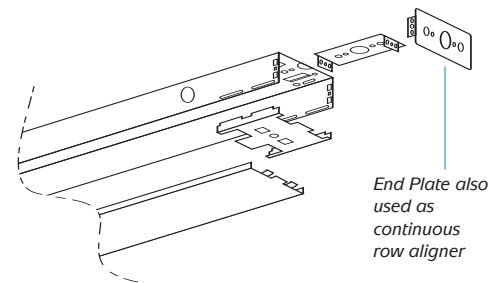

ORDERING INFORMATION

Catalog Number	# of Lamps	Lamp Type	Nominal Length	Ballast Type
C217B	2	F17T8	2'	Instant Start T8
C232B	2	F32T8	4'	Instant Start T8
TC232B	4	F32T8	8'	Instant Start T8

NOTE: • All units listed are 120V. For 277V, add suffix **277**.
• Emergency lighting ballasts available. See E Series in Emergency & Exit section.

ACCESSORY

(must be ordered separately)

Catalog Number	Description
CSWG4	4' Wireguard - strip (wide)
CSHC	14" chainset (set of two)

DIMENSIONS

	A	B
WIDE	2.8"	4.5"

A HUBBELL LIGHTING, INC. COMPANY

Performance Designed Lighting Products