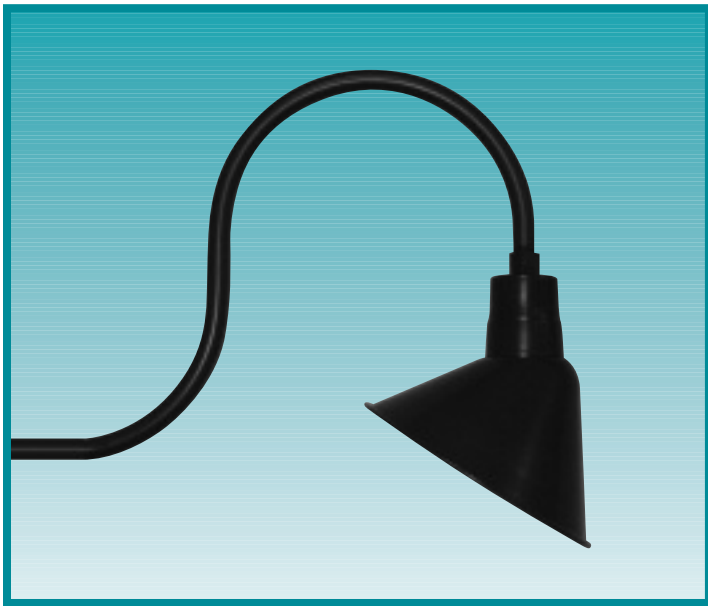

ANGLE REFLECTOR WALL SCONCE

The RLM Series provides building facade and signage illumination with maximum versatility. Various mounting, lamp sources, and color options make this series an attractive addition to any building design.

Fixture Specifications

FEATURES

- Spun aluminum reflector
- Suitable for use in wet location
- Shipped with lamp (except incandescent)

DIMENSIONS

ORDERING INFORMATION

SAMPLE CATALOG NUMBER

RLM **XXXXX** **XX** **SX** **XX** **XX**
 Series Wattage/Source Finish Arm option Ballast Voltage