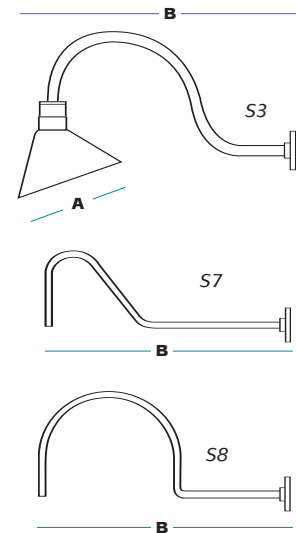

ANGLE REFLECTOR WALL SCONCE

The RLM Series provides building facade and signage illumination with maximum versatility. Various mounting, lamp sources, and color options make this series an attractive addition to any building design.

Fixture Specifications

FEATURES

- Spun aluminum reflector
- Suitable for use in wet location
- Shipped with lamp (except incandescent)

DIMENSIONS

ORDERING INFORMATION

SAMPLE CATALOG NUMBER

RLM **XXXXX** **XX** **SX** **XX** **XX**
 Series Wattage/Source Finish Arm option Ballast Voltage

SERIES	
RLM	Angle Reflector Wall Sconce

WATTAGE/SOURCE ¹	
100MH	100 watt metal halide
175MH	175 watt metal halide
INC	Incandescent, med. base, 200 watt max.

FINISH ²	
SA	Satin aluminum
WH	White

ARM OPTIONS	
S3	S3 Arm
S7	S7 Arm
S8	S8 Arm

BALLAST	
RB	Remote ballast
RW	Remote weather-proof ballast
00	Incandescent

VOLTAGE	
12	120V
27	277V

A	B
12.0"	24.75" (S3)
	28.0" (S7)
	29.75" (S8)

¹ Consult factory for other lamp wattages and sources.
² Consult factory for other available finishes.