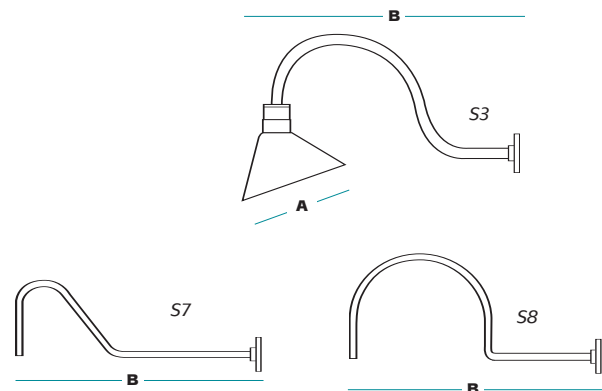

ANGLE REFLECTOR WALL SCONCE

The RLM Series provides building facade and signage illumination with maximum versatility. Various mounting, lamp sources, and color options make this series an attractive addition to any building design.

Fixture Specifications

FEATURES

- Spun aluminum reflector
- Suitable for use in wet location
- Shipped with lamp (except incandescent)

DIMENSIONS

ORDERING INFORMATION

SAMPLE CATALOG NUMBER

RLM **XXXXX** **XX** **SX** **XX** **XX**
 Series Wattage/Source Finish Arm option Ballast Voltage

| A | B |
|-------|-------------|
| 12.0" | 24.75" (S3) |
| | 28.0" (S7) |
| | 29.75" (S8) |

¹ Consult factory for other lamp wattages and sources.
² Consult factory for other available finishes.

A HUBBELL LIGHTING, INC. COMPANY