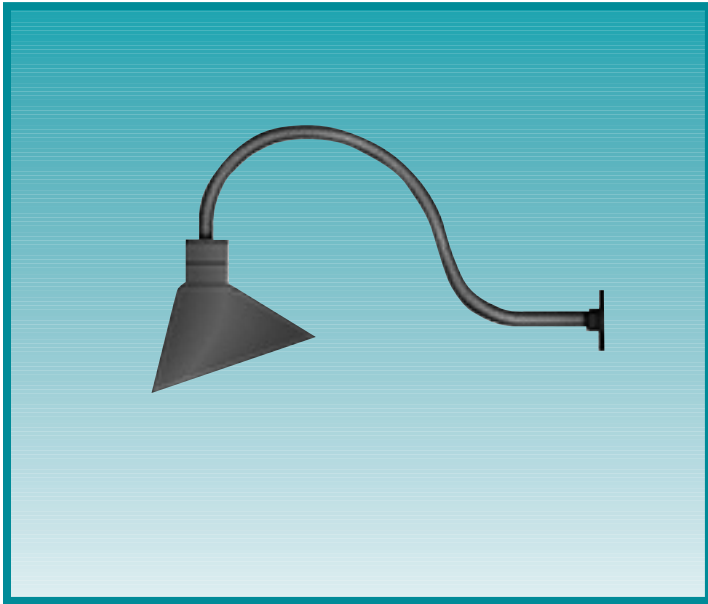

ANGLE REFLECTOR WALL SCONCE

The RLM Series provides building facade and signage illumination with maximum versatility. Various mounting, lamp sources, and color options make this series an attractive addition to any building design.

Fixture Specifications

FEATURES

- Spun aluminum reflector
- Suitable for use in wet location
- Shipped with lamp (except incandescent)

DIMENSIONS

ORDERING INFORMATION

SAMPLE CATALOG NUMBER

RLM **XXXXX** **XX** **SX** **XX** **XX**
 Series Wattage/Source Finish Arm option Ballast Voltage

SERIES	
RLM	Angle Reflector Wall Sconce

WATTAGE/SOURCE ¹	
100MH	100 watt metal halide
175MH	175 watt metal halide
INC	Incandescent, med. base, 200 watt max.

FINISH ²	
SA	Satin aluminum
WH	White

ARM OPTIONS	
S3	S3 Arm
S7	S7 Arm
S8	S8 Arm

BALLAST	
RB	Remote ballast
RW	Remote weather-proof ballast
00	Incandescent

VOLTAGE	
12	120V
27	277V

A	B
12.0"	24.75" (S3)
	28.0" (S7)
	29.75" (S8)

¹ Consult factory for other lamp wattages and sources.
² Consult factory for other available finishes.