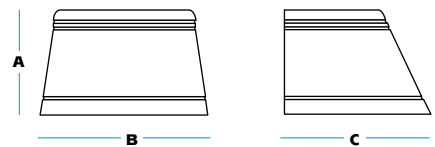

TRAPEZOIDAL WALL SCONCE

TWSMC Shown

The TWS Series trapezoidal wall sconce offers unique styling and maximum versatility with two sizes, multiple light sources, and a variety of finishes. The downlight-only design features a maximum cutoff distribution with exceptional horizontal illumination.

DIMENSIONS

	A	B	C
TWSMC	7.0"	16.5"	9.25"
TWSL	9.45"	24.0"	13.75"

ORDERING INFORMATION

SAMPLE CATALOG NUMBER

TWSX **XXXXXX** **WD** **XX** **XXX**
 Series Wattage/Source Distribution Finish Voltage

SERIES	
TWSMC	Trapezoidal Wall Sconce Medium (Cast)
TWSL	Trapezoidal Wall Sconce Large