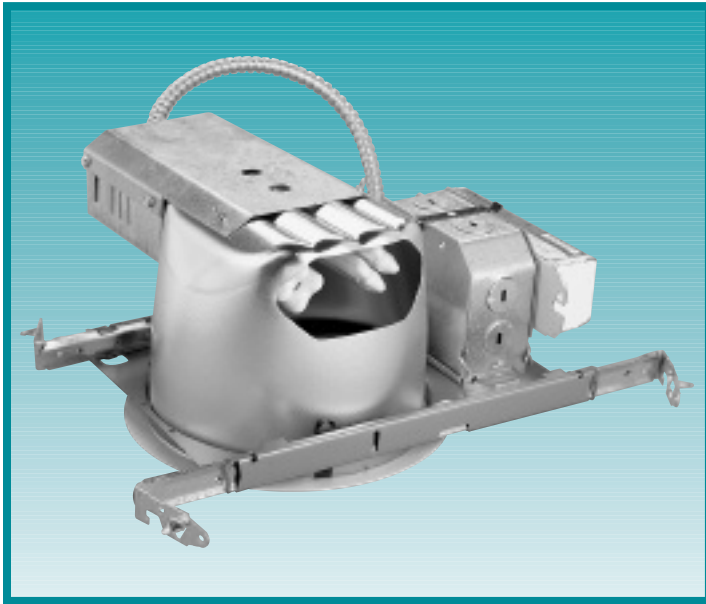

# 6" APERTURE COMPACT FLUORESCENT

## FEATURES

- Highly efficient horizontal lamp housing
- Junction box rated for eight #12 90°C wiring
- Pro-optic reflector yields 40% more light than "flat-top" 6" reflectors
- Maximum ceiling thickness 1"
- 24" bar hangers included
- Electronic ballast
- Ballast includes end-of-life protection relay and meets FCC requirements for EMI/RFI installations
- Ships complete with lamps